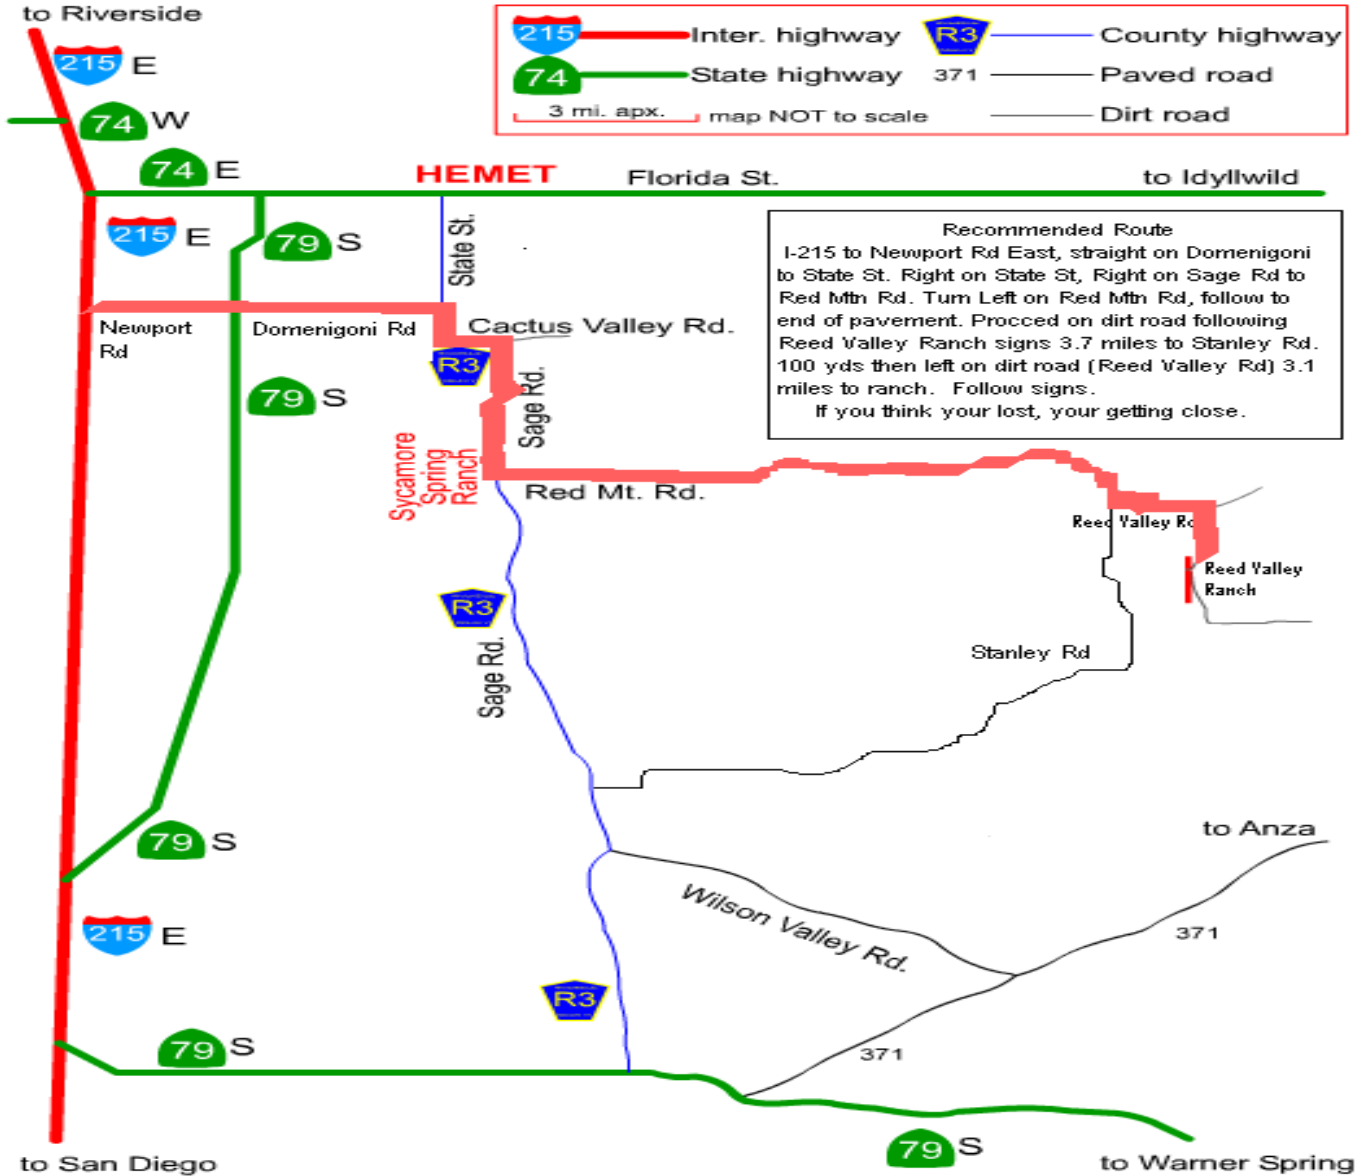

Don and Janet Moore
36521 Reed Valley Rd, Hemet, CA 92544
Ph: 951.767.0524 or Fax: 951.581.4866
e-mail: Don@reedvalleyranch.net or Janet@reedvalleyranch.net
Web site: www.reedvalleyranch.com